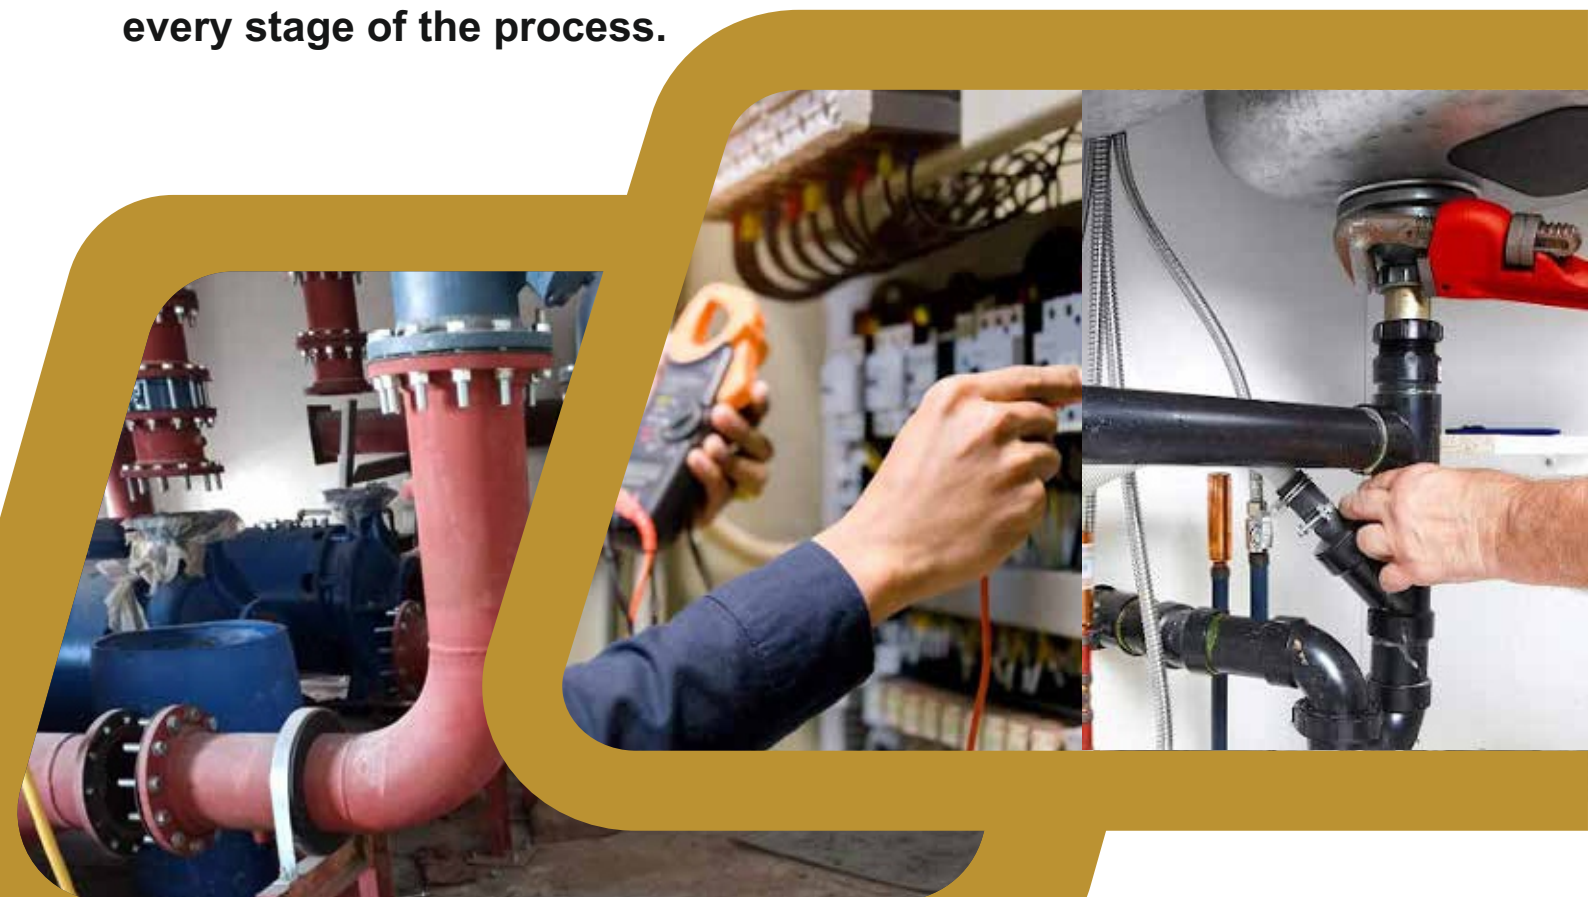

MEP Works

EME delivers unparalleled expertise in Mechanical, Electrical, and Plumbing (MEP) works to elevate the success of your construction projects. With excellence in the construction and maintenance industry, we are your trusted partner for seamlessly integrating MEP systems into your buildings.

Our MEP services encompass a wide array of specialized solutions tailored to meet the unique needs of each project, ensuring efficiency, sustainability, and compliance with industry standards. From initial design and planning to installation, commissioning, and ongoing maintenance, our dedicated team of professionals works tirelessly to exceed your expectations at every stage of the process.